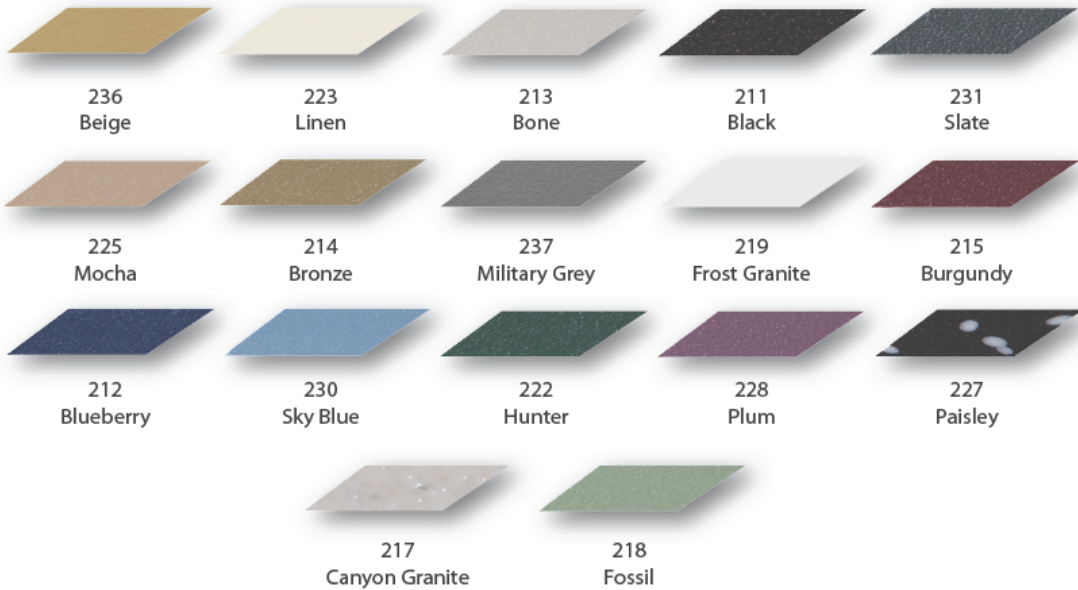

E-MAIL: _____

Solid Plastic Finishes

Data Sheet: TP10.3.3

3-2010

Solid Plastic Finishes by hadrian

Hadrian continues to lead in the development and production of high quality finishes by introducing the most current color selection in the industry with particular sensitivity to the needs of the architectural and interior design community.

Polyethylene (HDPE)

Polypropylene (HDPP)

Note: Color samples shown are for reference only, for accurate color matches, refer to Hadrian's printed color selector.
Note: 103 Almond and 135 Light Grey headrail braced standard solid plastic stocked in USA.

[†]Upcharge applies for #183 Ebony Speckle.
^{*}109 Tempest Blue is not available for Standard Solid Plastic (SSP) toilet partitions
^{**}135 Light Grey is not available for Arch Solid Plastic toilet partitions